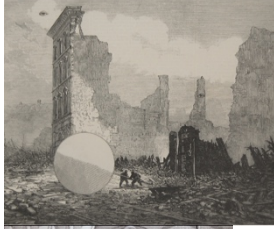

BRUCE CONNER
Saving The Big Lollypop, 1981
Engraving Collage
7 1/4" by 8 3/4" / 15" by 16 1/4"
Framed
CT 2172