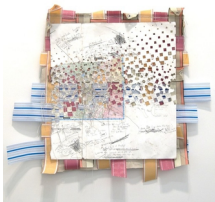

GREG SMITH
Linoleum Camera, 2014
Linoleum, canvas, gesso, thread,
paper, graphite, pushpin, lens,
copper, epoxy, digital camera parts,
wood, hardware
14 1/2 x 17 x 5 in.
(GSM0034)

GREG SMITH
Duct Tape Camera, 2014
Canvas, camera lens, digital camera parts, duct tape, fabric, gesso, graphite, hardware, thread and wood,
10 x 11 x 6 1/2 in.
(GSM0043)

GREG SMITH
Scratch Out Horizon Banner (All Shows), 2014
Canvas, colored pencil, fabric, graphite, gesso, hardware, paper, thread and wood
19 x 31 in.
(GSM0045)

GREG SMITH
Scratch Out Horizon Banner (TED), 2014
Canvas, colored pencil, fabric, graphite, gesso, hardware, paper, thread and wood
20 x 26 in.
(GSM0047)

GREG SMITH
Scratch Out Horizon Banner (Breakdown Lanes), 2014
Canvas, colored pencil, fabric, graphite, gesso, hardware, lawn chair webbing, paper, thread and wood
26 x 32 in.
(GSM0048)

GREG SMITH
Scratch Out Horizon Banner (Nine Seater), 2014
Canvas, colored pencil, fabric, gesso, graphite, hardware, lawn chair webbing, paper, spray paint, thread, wire and wood
113 x 138 x 27 in.
(GSM0054)