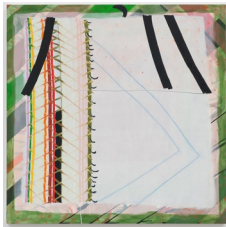

SUSAN INGLETT GALLERY AT EXPO CHICAGO BOOTH 507

ALLISON MILLER
Calendar, 2014
Acrylic, pencil and molding
paste/canvas
60 x 52 1/2 in
(AM0053)

ALLISON MILLER
Drums, 2013
Acrylic and pencil on canvas
50 x 44 3/4 in.
(AM0039)

ALLISON MILLER
Tropic, 2013
Oil, acrylic and pencil/canvas
60 x 48 in.
(AM0045)

ALLISON MILLER
Cowlick, 2012
Oil and acrylic/canvas
48 x 48 in.
(AM0060)

GREG SMITH
Military Lens Camera, 2014
Canvas, digital camera parts, fabric,
graphite, hardware, reconnaissance
camera lens, shorts, thread, wood
10 x 11 x 13 in.
(GSM0032)

GREG SMITH
Scratch Out Horizon Banner (All Shows), 2014
Canvas, colored pencil, fabric, graphite, gesso, hardware, paper, thread and wood
19 x 31 in.
(GSM0045)

GREG SMITH
Scratch Out Horizon Banner (TED), 2014
Canvas, colored pencil, fabric, graphite, gesso, hardware, paper, thread and wood
20 x 26 in.
(GSM0047)

GREG SMITH
Scratch Out Horizon Banner (Breakdown Lanes), 2014
Canvas, colored pencil, fabric, graphite, gesso, hardware, lawn chair webbing, paper, thread and wood
26 x 32 in.
(GSM0048)

GREG SMITH
Scratch Out Horizon Banner (Nine Seater), 2014
Canvas, colored pencil, fabric, gesso, graphite, hardware, lawn chair webbing, paper, spray paint, thread, wire and wood
113 x 138 x 27 in.
(GSM0054)