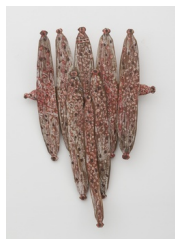

LEE MULLICAN
Tactile Estatics, 1955
Painted wood
25 x 16 1/2 in.
(LM0017)