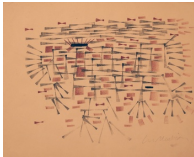

Works Available

LEE MULLICAN
Untitled, 1961
Conte on paper
14 x 17 in.
(LM0026)