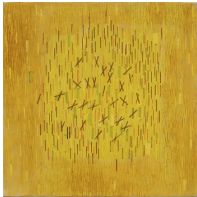

LEE MULLICAN: The Fifties  
28 April 2016 through 5 June 2016

Reception

LEE MULLICAN  
*Circus*, 1956  
Oil on canvas  
29 7/8 x 50 1/4 in.  
33 1/4 x 53 3/4 in. Framed  
(LM0001)

Gallery I

LEE MULLICAN  
*Phantom Canvas*, 1961  
Oil on canvas  
20 x 20 in.  
21 3/4 x 21 3/4 in. Framed  
(LM0003)

LEE MULLICAN  
*The Age of the Desert*, 1957  
Oil on canvas  
39 7/8 x 25 in.  
43 1/4 x 28 1/2 in. Framed  
(LM0012)

LEE MULLICAN  
*Constellation*, 1958  
Oil on canvas  
40 x 30 in.  
41 1/4 x 31 1/2 in. Framed  
(LM0007)