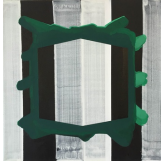

GARY STEPHAN
Untitled, 2015
Acrylic on canvas
20 x 20 in.
(GST0037)