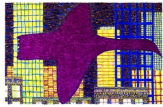

BENJAMIN DEGEN
Bird, 2015
Oil stick and acrylic on paper
26 x 40 in. Sheet
28 1/2 x 42 1/2 x 2 1/4 in. Framed
(BD0094)