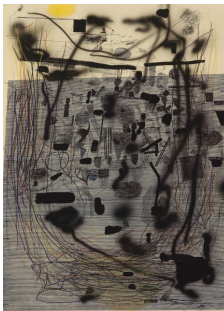

SHAUN O'DELL
all that.way, 2014
Gouache and acrylic ink on paper mounted on canvas mounted on panel
28 x 22 1/4 in.
(SO0070)

SHAUN O'DELL
z.analytics, 2014
Gouache on paper mounted on canvas mounted on panel
30 1/2 x 22 3/4 in.
(SO0069)

SHAUN O'DELL
y.cloud, 2014
Gouache on paper mounted on canvas mounted on panel
28 1/2 x 22 in.
(SO0068)

SHAUN O'DELL
videomix.sm, 2013
Gouache on paper mounted on canvas mounted on panel
29 3/4 x 22 in.
(SO0066)

SHAUN O'DELL
ultra.2, 2014
Gouache on paper mounted on canvas mounted on panel
30 x 22 in.
(SO0065)

SHAUN O'DELL
silverSTRAWBERRYgrid, 2013
Gouache on paper mounted on canvas mounted on panel
25 x 20 in.
(SO0064)

SHAUN O'DELL
rain.FIGURES.2, 2014
Gouache on paper mounted on canvas mounted on panel
30 x 22 in.
(SO0063)

SHAUN O'DELL
old.collection, 2014
Gouache on paper mounted on canvas mounted on panel
40 x 29 3/4 in.
(SO0060)