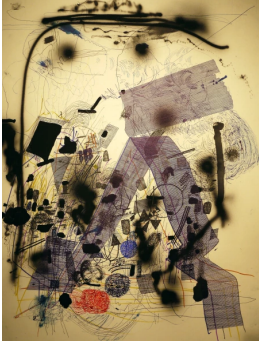

SHAUN O'DELL
fromTHEdesert.problems, 2014
Gouache and acrylic ink on paper mounted on canvas mounted on panel
40 x 30 in.
(SO0075)

SHAUN O'DELL
notTHE.star, 2014
Gouache and archival glue on paper mounted on canvas mounted on panel
43 x 30 in.
(SO0073)

SHAUN O'DELL
WAS.GOLD, 2013
Gouache on paper mounted on canvas mounted on panel
28 1/4 x 22 in.
(SO0067)

SHAUN O'DELL
mudVISION, 2013
Gouache on paper mounted on canvas mounted on panel
30 1/4 x 22 1/4 in.
(SO0059)

SHAUN O'DELL
MurderedBYnewSUNS, 2013
Gouache on paper mounted on canvas mounted on panel
26 1/4 x 20 in.
(SO0058)

SHAUN O'DELL
silver.BLK.ultra2, 2013
Gouache and archival glue on paper mounted on canvas mounted
on panel
19 x 13 1/2 in. each
(SO0080)

SHAUN O'DELL
floatABOVEhorizontals, 2013
Gouache on paper mounted on canvas mounted on panel
28 3/4 x 22 in.
(SO0056)

SHAUN O'DELL
pyrocumulus.Spring, 2014
Gouache, acrylic ink and archival glue on paper mounted on
canvas mounted on panel
44 x 30 1/4 in.
(SO0074)