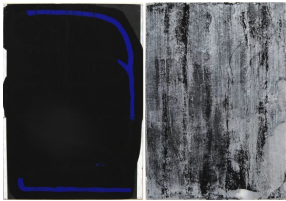

SHAUN O'DELL
silver.BLK.ultra2, 2013
Gouache and archival glue on paper mounted on canvas mounted
on panel
19 x 13 1/2 in. each
(SO0080)