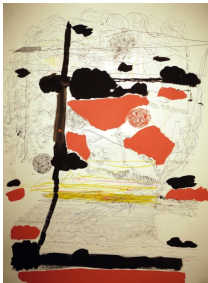

SHAUN O'DELL: By Cloud
11 December 2014 – 14 March 2015

SHAUN O'DELL
a.series.ofdesert.problems, 2013
Gouache and archival glue on paper mounted on canvas mounted on panel
28 1/2 x 22 in.
(SO0079)

SHAUN O'DELL
othersideI.S.fuckedToo, 2014
Gouache, acrylic ink and archival glue on paper mounted on canvas mounted on panel
30 1/4 x 34 in.
(SO0076)

SHAUN O'DELL
fromTHEdesert.problems, 2014
Gouache and acrylic ink on paper mounted on canvas mounted on panel
40 x 30 in.
(SO0075)

SHAUN O'DELL
notTHE.star, 2014
Gouache and archival glue on paper mounted on canvas mounted on panel
43 x 30 in.
(SO0073)

SHAUN O'DELL
fishMUSEUM, 2014
Gouache and acrylic ink on paper mounted on canvas mounted on panel
24 x 17 1/2 in.
(SO0072)

SHAUN O'DELL
brkn.grfik, 2014
Gouache and acrylic ink on paper mounted on canvas mounted on panel
24 x 20 in.
(SO0071)

SHAUN O'DELL
all that.way, 2014
Gouache and acrylic ink on paper mounted on canvas mounted on panel
28 x 22 1/4 in.
(SO0070)

SHAUN O'DELL
z.analytics, 2014
Gouache on paper mounted on canvas mounted on panel
30 1/2 x 22 3/4 in.
(SO0069)