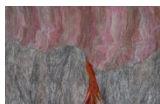

ROBYN O'NEIL
The Occasional Witness, 2014
Graphite and oil pastel/paper
8 5/8 x 13 1/8 in. sheet
10 3/4 x 15 1/4 in. frame
(RO0072)