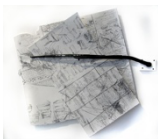

#### GALLERY I

GREG SMITH  
*Scratch Out Horizon Banner (Two Seater)*, 2014  
Beach chair parts, canvas, car trunk parts, colored pencil, fabric, gesso,  
graphite, hardware, maps, paper, PVA adhesive, thread, wood  
58 x 51 x 8 in.  
(GSM0037)