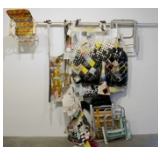

GREG SMITH
Scratch Out Horizon Banner (Nine Seater), 2014
Canvas, colored pencil, fabric, gesso, graphite, hardware, lawn chair
webbing, paper, spray paint, thread, wire and wood
113 x 138 x 27 in.
(GSM0054)