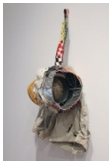

GREG SMITH
Military Lense Camera, 2014
Canvas, digital camera parts, fabric, graphite, hardware,
reconnaissance camera lens, shorts, thread, wood
10 x 11 x 13 in.
(GSM0032)