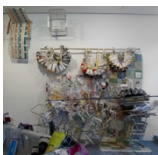

GREG SMITH
Scratch Out Horizon Banner (Sixteen Seater), 2014
Canvas, colored pencil, fabric, gesso, graphite, hardware, lawn chair
webbing, paper, spray paint, thread, wire and wood
113 x 138 x 50 in.
(GSM0053)