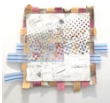

GREG SMITH

Scratch Out Horizon Banner (Breakdown Lanes), 2014

Canvas, colored pencil, fabric, graphite, gesso, hardware, lawn chair webbing, paper, thread and wood

26 x 32 in.

(GSM0048)