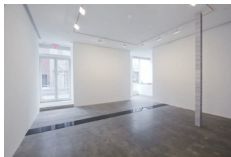

ELI PING  
*Black Leader (after San Soleil, for Fred Hampton)*, 2013  
Glass and black enamel  
18 x 271 3/4 in. (length variable)  
Edition of 3  
(EPI0019)

ELI PING  
*Post*, 2013  
Aluminum I-beam cut into cubic units  
(26 pieces)  
149 (height variable) x 6 x 6 1/2 in.  
Edition of 3  
(EPI0020)