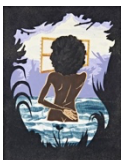

WILLIAM VILLALONGO
Nymph #4, 2012
Acrylic and velvet flocking/paper
Sheet 12 x 9 in
Frame 16 1/2 x 13 1/2 in
(WV0080)