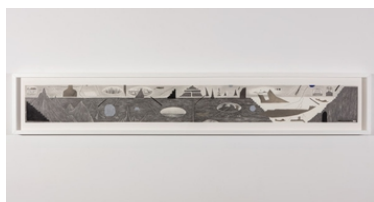

PRIVATE VIEW

MAREN HASSINGER
Untitled Vessel (Small Body), 2021
Stainless steel wire rope on steel armature
Armature fabricated by Michael Benevenia
48 x 31 in. dia.
(MH0237)

ROBYN O'NEIL
Everybody Loves Something (even if it's only tortillas), 2017
Graphite on paper
22 3/4 x 30 in. Sheet
25 3/4 x 32 3/4 in. Frame
(RO0142)