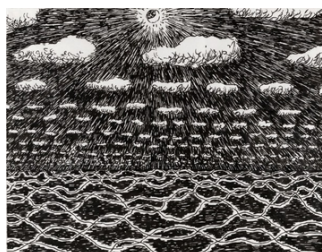

OFFICE

BENJAMIN DEGEN
Procession, 2020
Ink on mulberry paper
36 x 46 1/2 in Sheet
91.4 x 118.1 cm
41 x 50 1/2 in Frame
104.1 x 128.3 cm
(BD0231)