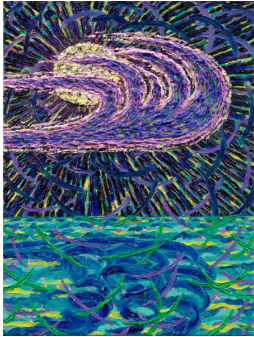

BENJAMIN DEGEN  
*Woman with Birds*, 2022  
Oil on panel  
48 x 84 in.  
(BD0282)

BENJAMIN DEGEN  
*Stand*, 2023  
Oil on panel  
48 x 60 1/2 in.  
(BD0292)

BENJAMIN DEGEN  
*Pines*, 2022  
Oil on panel  
48 x 84 in.  
(BD0283)

BENJAMIN DEGEN  
*Moon Through Spruce*, 2023  
Oil on panel  
48 x 60 1/2 in.  
(BD0290)

BENJAMIN DEGEN  
*Lightning Moon*, 2023  
Oil on panel  
48 x 60 1/2 in.  
(BD0291)

BENJAMIN DEGEN  
*Cloud Shadow (Day)*, 2022  
Oil on canvas  
16 x 12 in.  
(BD0272)