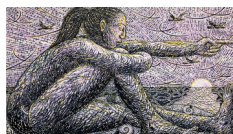

BENJAMIN DEGEN: *AS WE BREATHE*  
2 February – 11 March 2023

BENJAMIN DEGEN  
*Longshore (Night)*, 2022  
Oil on panel  
48 x 84 in.  
(BD0275)

BENJAMIN DEGEN  
*Longshore (Day)*, 2022  
Oil on panel  
48 x 84 in.  
(BD0274)

BENJAMIN DEGEN  
*Woman with Birds*, 2022  
Oil on panel  
48 x 84 in.  
(BD0282)

BENJAMIN DEGEN  
*Stand*, 2023  
Oil on panel  
48 x 60 1/2 in.  
(BD0292)

BENJAMIN DEGEN  
*Pines*, 2022  
Oil on panel  
48 x 84 in.  
(BD0283)