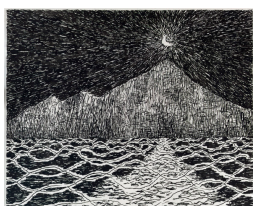

BENJAMIN DEGEN
River Road, 2020
Screenprint on paper
18 x 23 in.
Edition of 100 (#11/100)
(BD0255)

$40.00