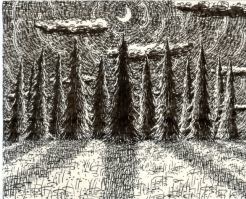

BENJAMIN DEGEN
Timber, 2022
India ink on Khadi paper.
6 x 7 9/16 in. Sheet
8 7/16 x 10 in. Frame
(BD0289)