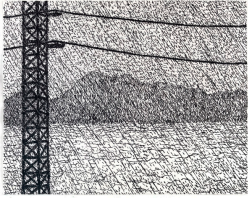

BENJAMIN DEGEN
River Full of Rain, 2020
Screenprint on paper
18 x 23 in.
Edition of 100 (#11/100)
(BD0256)

$40.00