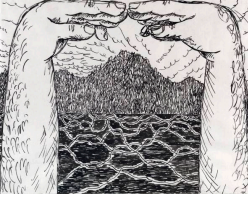

BENJAMIN DEGEN
Mountain, 2020
Screenprint on paper
18 x 23 in.
Edition of 100 (#11/100)
(BD0254)

$40.00