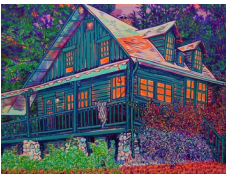

HOPE GANGLOFF
MacDowell Cheney Cabin in the Winter Super Moon, 2019
Acrylic and collage on canvas
48 x 36 in.
(HG0370)

HOPE GANGLOFF
Birch Stand Southside of Cheney Cabin, 2019
Acrylic and collage on canvas
82 x 54 in.
(HG0378)

HOPE GANGLOFF
From MacDowell With Lurve, 2019
Acrylic and collage on canvas
36 x 48 in.
(HG0371)

HOPE GANGLOFF
Icicle Weeds on Monterey Bay/Spring, 2019
Acrylic on canvas
24 x 36 in.
(HG0367)

HOPE GANGLOFF
Summer Night in the East Village, 2019
Acrylic and collage on wood
20 x 30 in.
(HG0382)

HOPE GANGLOFF
Fungus Gnats, 2019
Acrylic and collage on panel
12 x 16 in.
(HG0428)

HOPE GANGLOFF
Plant vs. Tech Study, 2018
Acrylic on wood
11 x 14 in.
(HG0361)

HOPE GANGLOFF
Downtown L.A. from Echo Lake, 2019
Acrylic on wood
36 x 24 in.
(HG0379)

HOPE GANGLOFF
Rainy Day in Echo Lake/Spring, 2019
Acrylic on wood
20 x 26 in.
(HG0369)

HOPE GANGLOFF
Lands End House, Lake George, 2019
Acrylic on wood
12 x 16 in.
(HG0418)

HOPE GANGLOFF
Lake George, 2019
Acrylic on wood
12 x 16 in.
(HG0420)