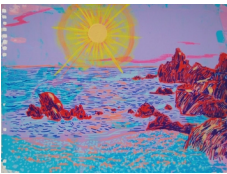

HOPE GANGLOFF
Monterey Bay 1, 2019
Ink and acrylic on paper
9 1/4 x 12 3/4 in.
(HG0404)