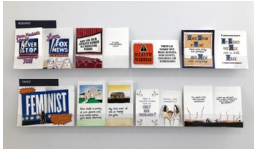

Gallery II

ERIKA ROTHENBERG

Greetings: Misogynist/Feminist, 2015-2018

Gouache and ink on paper, digitally printed signs and acrylic shelves

Installation of 8 cards ranging in size from 6 x 10 in. to 9 1/4 x 12 in.

21 x 48 in. overall installed on two shelves

(ER0163)